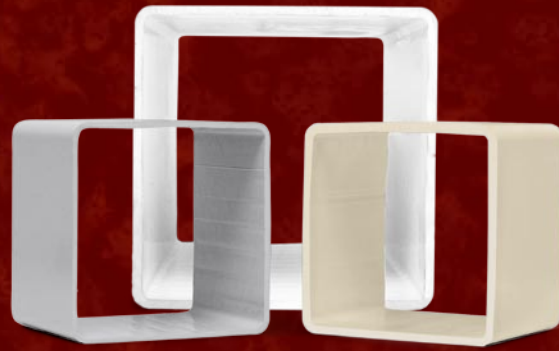

Majestic™ Entranceway

- Color Coordinated Sections
- Curved Gates
- Majestic™ 8" x 8" Posts
- Custom Toppers
- Mix 'n' Match Capability
- Increased Strength
- Designer Post Caps

www.illusionsfence.com

Professional Fence Dealer

Left to Right:
Standard 5" x 5" Profile, 8" x 8" Majestic® Profile and 5" x 5" Heavy Wall Profile

*Shown With (X)-tra Long Majestic Post Top

*Shown With (X)-tra Long Majestic Post Top

Majestic™ Entranceway

Cap: V88NE
Post: V889E-GY
Gate: VBG4-46GWSLEG
Section: V3215DS-6GWLEG